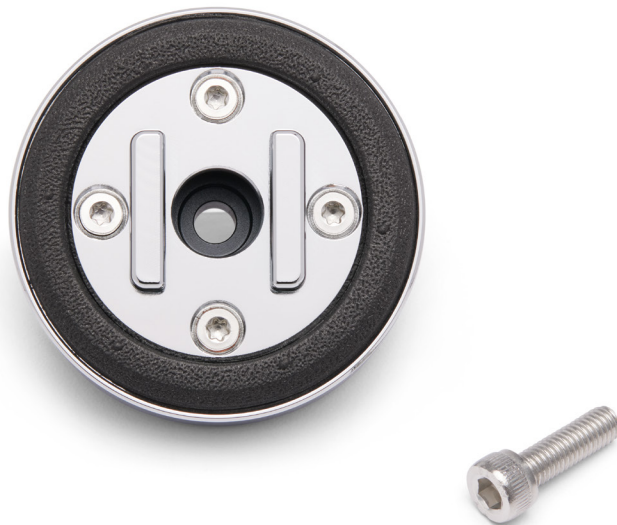

Anti-Vibration Module – Chrome

Engineered to reduce potential vibration damage to mounted mobile device. Use the Anti-Vibration Module to further reduce vibrations for a variety of frequency ranges. The specially developed elastomer inlay dampens in all directions and reduces up to 60% of vibrations. This not only helps to protect your smartphone from vibrations, but it remains stable and securely mounted so that you can easily navigate while on the road. Fits between device and Harley-Davidson® Universal Phone Carrier.

- Rugged construction – CNC-machined from 6063 aluminum to be lightweight and durable
- 3D vibration damping through specially developed elastomer inlay
- Vertical or horizontal orientation
- Quick and easy installation

Part Number: 76001342

Fits Harley-Davidson Universal Phone Carrier and Clutch Mount P/N's 76001339 and 76001071 and Harley-Davidson Universal Phone Carrier and Handlebar Mount P/N's 76001340 and 76001072.